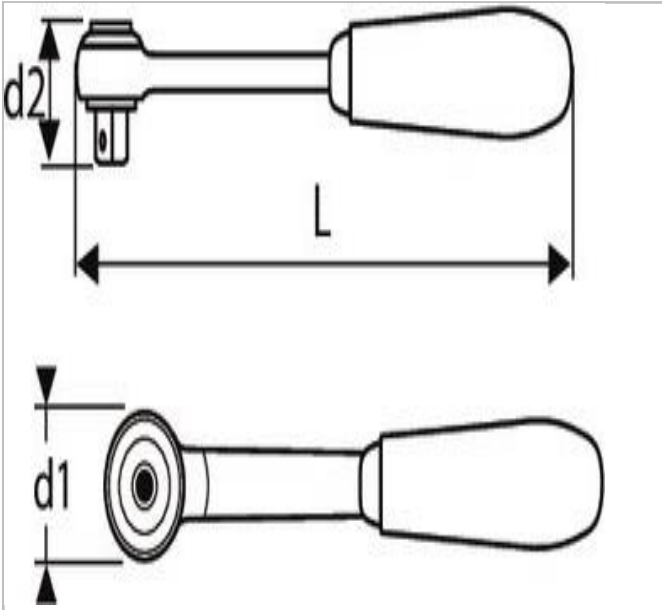

E030605 | EXPERT 1/4" pear head ratchet

Description:

- ISO 3315
- DIN 3122
- ISO 1174-1
- 72 tooth mechanism.
- 5° increment.
- Socket safety lock.
- Lever reverse: rotation direction displayed.
- High Chrome finish.
- Ergonomic bimaterial handle.

	E030605
Diameter D1 [mm]	24.0
Length L [mm]	140.0
Weight [Kg]	0.125