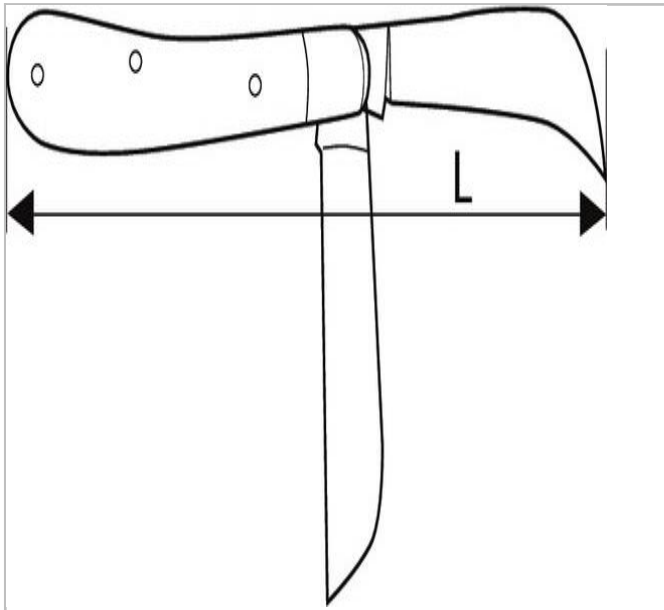

E117767 | EXPERT Dual-blade electricians knife

Description:

- Stainless steel billhook blade 60 mm.
- Stainless steel straight blade 80 mm.
- Wood handle.

	E117767
Length L [mm]	170
Weight [g]	115
MINIMUM CUTTING CAPACITY [mm]	0.0