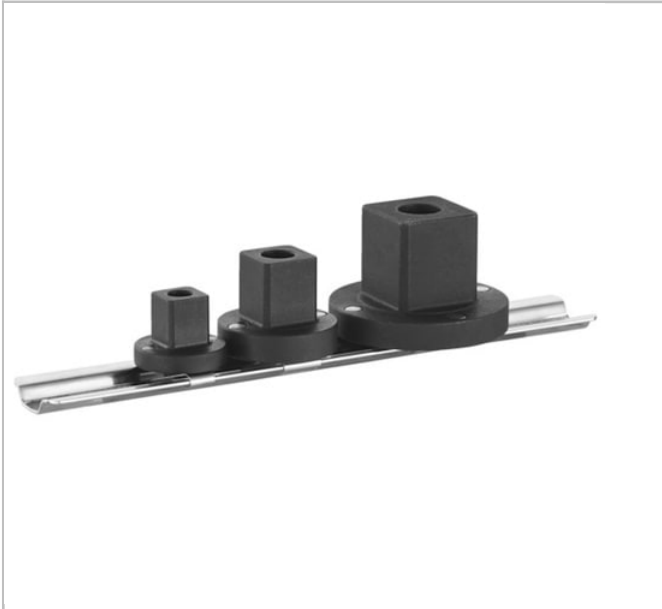

## E041649 | EXPERT 3-piece set of magnetic couplers

### Description:

- Use only with hand tools.
- Magnetized.
- Supplied on metallic rack.
- 3 couplers.
- E041505: 1/4" to 3/8".
- E041506: 3/8" to 1/2".
- E041507: 1/2" to 3/4".

E041649