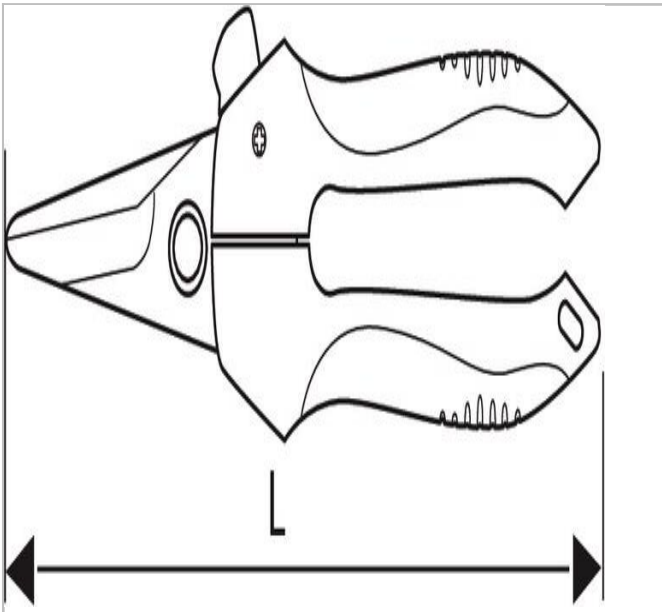

## E020901 | EXPERT Multi purpose shears

### Description:

- Effective: cut all types of materials: cardboard, rubber, PVC, leather 5 mm, thin metal sheet, electric wire.
- Accurate and neat cutting thanks to serrated blades.
- Safe: Locked in closed position.
- Comfortable: bi-material sheath.
- Blade length 58 mm.