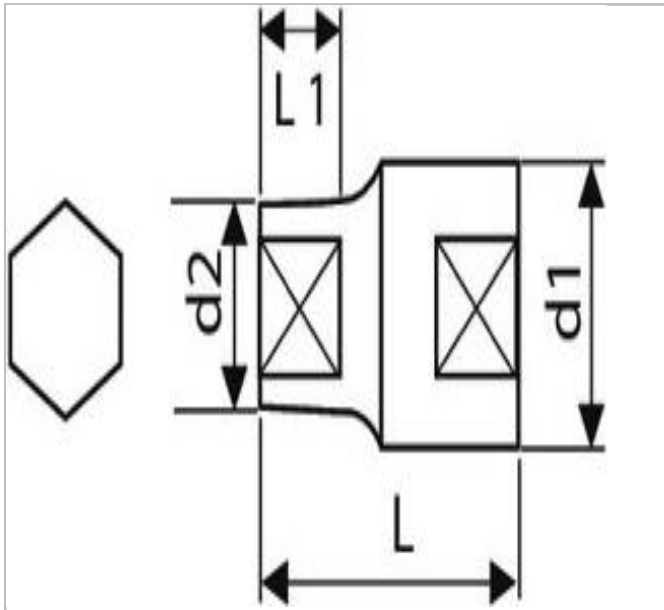

E030950 | EXPERT 3/8" 6-point sockets - metric

Description:

- ISO 2725-1
- DIN 3124
- ISO 1174-1
- ISO 1711-1
- ISO 691
- Chrome vanadium steel.
- OGV Profile: tightening torque applied to the sides rather than to the angles of the nut.
- High chrome finish.
- For manual use.

	E030950
A [mm]	21
Diameter D1 [mm]	27.7
Length L [mm]	29.0
Length L1 [mm]	14.0
Weight [g]	72.0
Diameter D2 [mm]	27.7