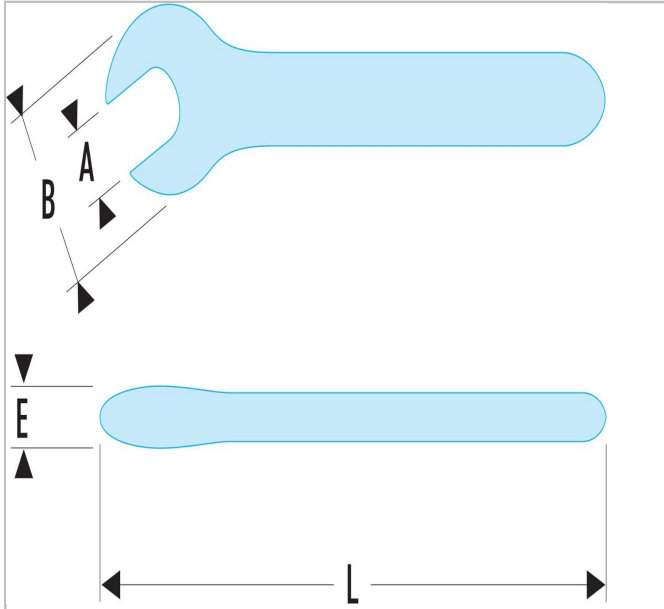

## 46.15AVSE | 46.AVSE - VSE series 1,000 Volt insulated open end wrenches

### Description:

- Insulation with "safety" colour coding.

 FACOM	46.15AVSE
A [mm]	15.0
Length L [mm]	145.0
Thickness E [mm]	11.0
Head Width B [mm]	36.0
Weight [g]	90.0