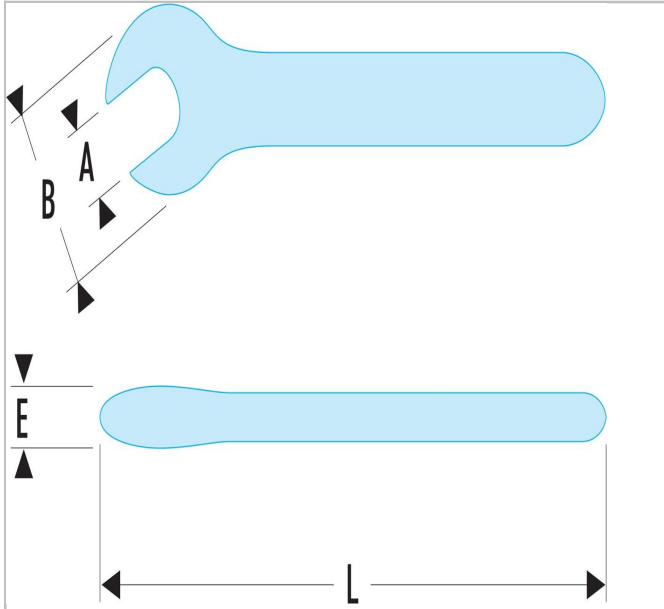

## 46.9AVSE | 46.AVSE - VSE series 1,000 Volt insulated open end wrenches

### Description:

- Insulation with "safety" colour coding.

	<b>46.9AVSE</b>
A [mm]	9.0
Length L [mm]	105.0
Thickness E [mm]	9.0
Head Width B [mm]	24.0
Weight [g]	35.0