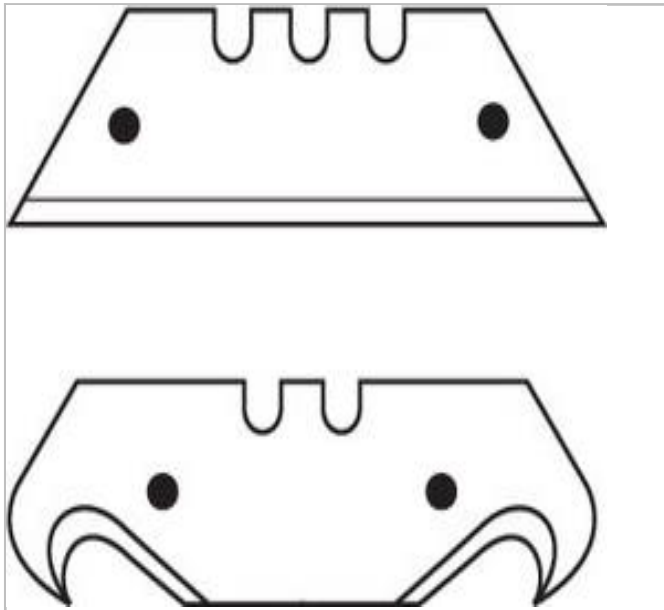

## 844.D | Safety knife with retractable blade

### Description:

- Safety knife.
- Blade automatically retracts after use.
- Zamak body.
- ABS cursor, front or side thumb control.
- Supplied with 3 blades (1 factory-mounted and 2 in the body).

|  | <b>844.D</b> |
|--|--------------|
| Height H Mini - Maxi [mm]  | 40.5 - 44.0  |
| Length [mm]  | 176.0        |
| Weight [g]   | 185.0        |