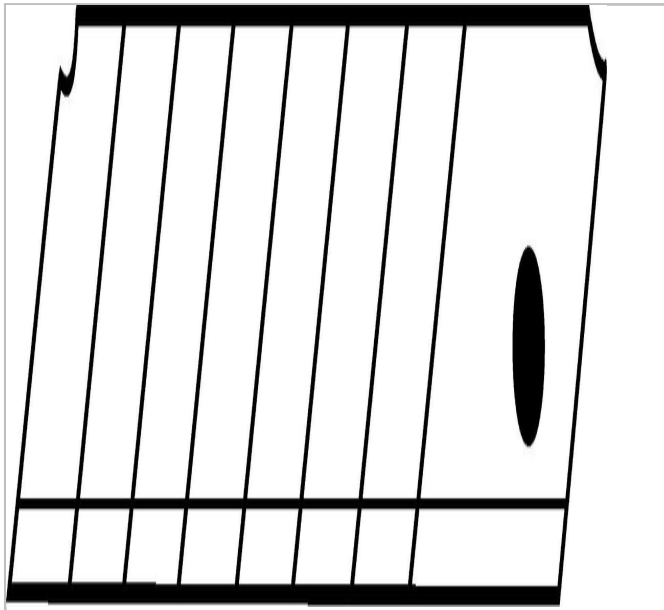

844.SE18 | Cutter with 18 mm snap-off blades

Description:

- Cutter with snap-off blades.
- Ergonomic soft ABS handle.
- Stainless steel blade guide.
- Automatic blade lock.
- 2-blade cartridge.
- Integral blade snapper.

	844.SE18
Length [mm]	172.0
Weight [g]	90.0
e [mm]	24.0
Height H [mm]	43.0