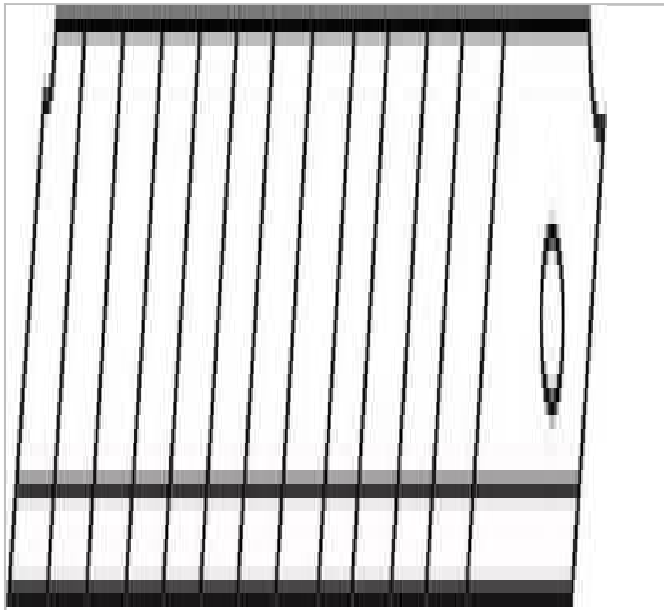

## 844.S9 | Cutter with 9 mm snap-off blades

### Description:

- Cutter with snap-off blades.
- Ergonomic soft ABS handle.
- Stainless steel blade guide.
- Automatic blade lock.
- 2-blade cartridge.
- Integral blade snapper.

	<b>844.S9</b>
Length [mm]	149.0
Weight [g]	47.0
e [mm]	17.0
Height H [mm]	30.0