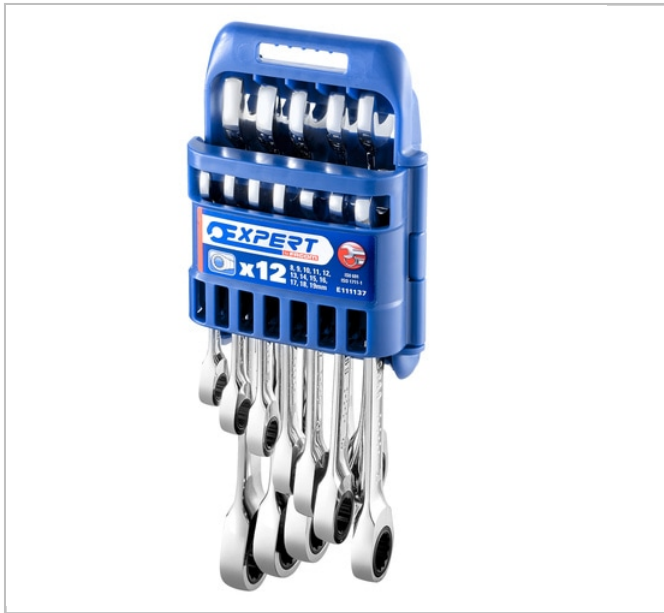

## EXPERT Set of 12 metric flat ratcheting wrenches on portable case. Rack 8-19mm

### Description :

- EXPERT Set of 12 metric flat ratcheting wrenches on portable case. Rack 8-19mm

	A [mm]
E111137	8 - 9 - 10 - 11 - 12 - 13 - 14 - 15 - 16 - 17 - 18