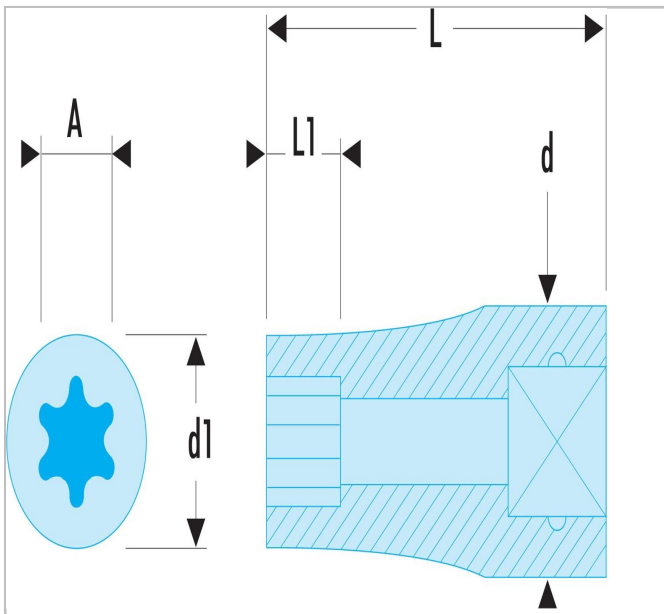

5-piece 1/2" Torx® sockets set on rack

Description:

- Contains:
- 5 x 1/2" Torx sockets: STX. E12 - E14 - E16 - E18 - E20.
- Supplied on metallic rack: CKS.90.

	Contents []	A [mm]	Hex Size [mm]	12-Point [mm]	Weight [g]	Pattern []
STX.40	CKS.90	STX. E12 - E14 - E16 - E18 - E20	HCI	5.0	385.0	Torx