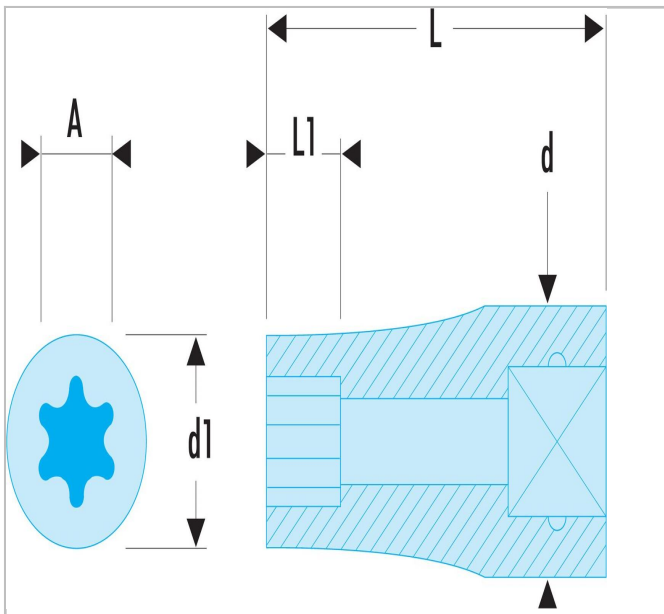

## STX - 1/2" Torx® sockets

### Description:

- For Torx® fasteners.
- Finish: bright chrome.
- Available as rack set Ref STX.40 (E12 --> E20) and Ref RSX.J6 (E6 --> E16).

	A [mm]	Diameter [mm]	Diameter D1 [mm]	Length [mm]	Length L1 [mm]	TORX / HEX ["]	Weight [g]
<b>STX.12</b>	10.95	21.0	15.0	37.0	8.0	E12	50.0
<b>STX.14</b>	12.67	21.0	16.3	37.0	8.8	E14	50.0
<b>STX.16</b>	14.7	22.0	18.8	37.0	9.6	E16	60.0
<b>STX.18</b>	16.38	22.0	20.4	37.0	11.1	E18	60.0
<b>STX.20</b>	18.16	22.0	22.9	37.0	12.7	E20	65.0
<b>STX.24</b>	21.84	22.0	26.5	37.0	16.1	E24	100.0