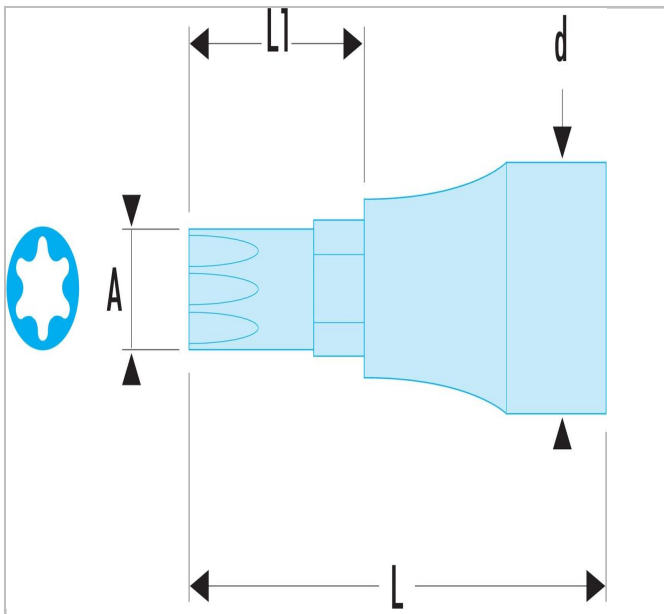

D.B - Long-reach spline driver sockets

Description:

- Standard length series.
- For Torx® female drive fasteners.
- Non-removable bit.
- Finish: bright chrome with phosphate-hardened tip.

	A [mm]	Diameter [mm]	Length L [mm]	Length L1 [mm]	Weight [g]
D.34B10	10.0	10.0	60.0	15.0	75.0
D.34B12L	12.0	12.0	100.0	63.0	140.0
D.34B14L	14.0	14.0	100.0	63.0	150.0
D.34B16L	16.0	16.0	100.0	63.0	160.0
D.34B7	7.0	7.0	60.0	15.0	70.0
D.34B7L	7.0	7.0	100.0	63.0	120.0
D.34B9L	9.0	9.0	100.0	63.0	130.0