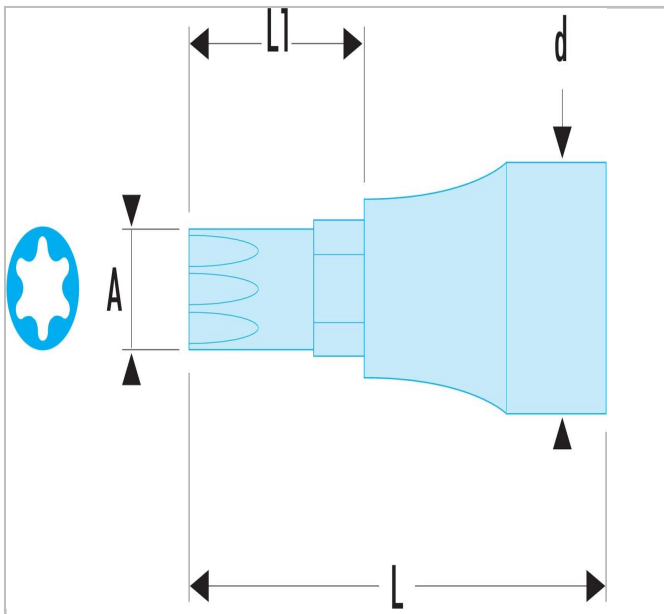

## D.B - Long-reach spline driver sockets

### Description:

- Standard length series.
- For Torx® female drive fasteners.
- Non-removable bit.
- Finish: bright chrome with phosphate-hardened tip.

	A [mm]	Diameter [mm]	Length L [mm]	Length L1 [mm]	Weight [g]
<b>D.34B10</b>	10.0	10.0	60.0	15.0	75.0
<b>D.34B12L</b>	12.0	12.0	100.0	63.0	140.0
<b>D.34B14L</b>	14.0	14.0	100.0	63.0	150.0
<b>D.34B16L</b>	16.0	16.0	100.0	63.0	160.0
<b>D.34B7</b>	7.0	7.0	60.0	15.0	70.0
<b>D.34B7L</b>	7.0	7.0	100.0	63.0	120.0
<b>D.34B9L</b>	9.0	9.0	100.0	63.0	130.0