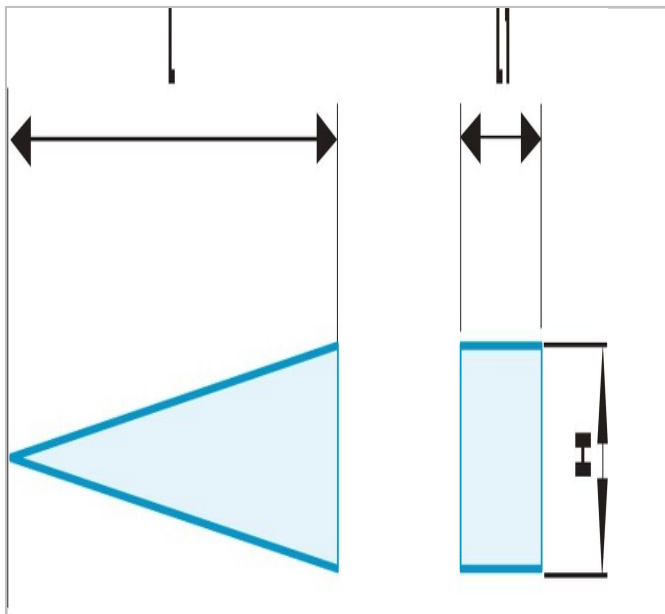

WF.SR - Keile, funkenfrei

Beschreibung:

- WF.SR - Keile, funkenfrei

	Länge [mm]	Länge L1 [mm]	Höhe H [mm]	Gewicht [g]
WF150.30SR	150.0	30.0	13.0	400.0
WF150.40SR	150.0	40.0	8.0	200.0
WF180.32SR	180.0	32.0	13.0	305.0
WF180.50SR	180.0	50.0	19.0	700.0
WF200.20SR	200.0	20.0	30.0	490.0
WF200.40SR	200.0	40.0	40.0	1300.0
WF230.40SR	230.0	40.0	20.0	750.0
WF250.40SR	250.0	40.0	30.0	1200.0
WF80.13SR	80.0	13.0	6.0	25.0