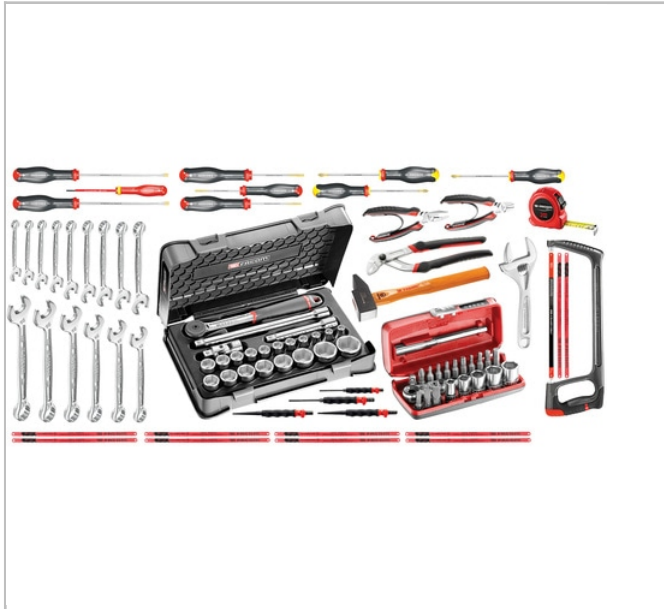

96-piece set of industrial maintenance tools

Description:

- 4 Options available: - CM.100A: Set supplied without container. - 2050.M100A: Set supplied with 5-compartment metal toolbox BT.11A. - 2026.M100A: Set supplied with plastic toolbox BP.C24N. - BT200.M100A: Set supplied with bi-material toolbox BT.200.

CM.100A