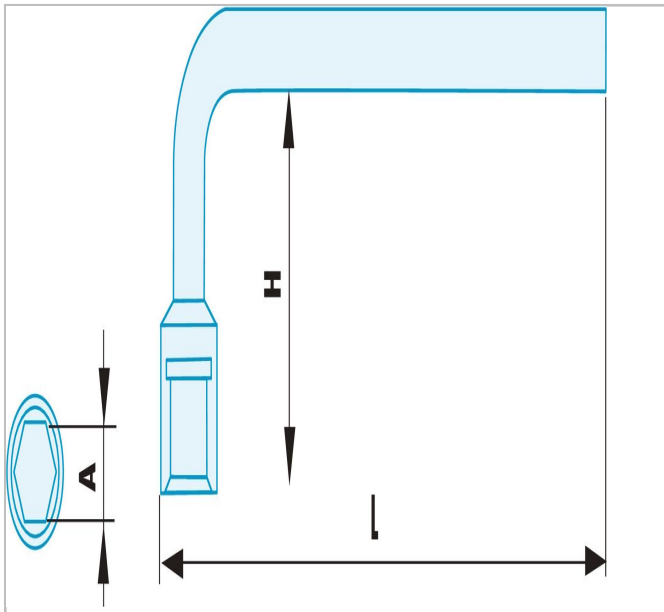

75.SR - Pfeifenkopschlüssel funkenfrei, metrisch

Beschreibung:

- Spezielle funkenfreie und antimagnetische Berylliumkupferlegierung.

	a [mm]	A [mm]	A [mm]	Länge [mm]	Höhe H [mm]	Gewicht [g]
75.10SR	10.0	10.0		168.0	37.0	200.0
75.12SR	12.0	12.0		216.0	42.0	220.0
75.13SR	13.0	13.0		240.0	45.0	250.0
75.14SR	14.0	14.0		245.0	45.0	300.0
75.15SR	15.0	15.0		250.0	48.0	350.0
75.16SR	16.0	16.0		255.0	48.0	500.0
75.17SR	17.0	17.0		260.0	51.0	550.0
75.18SR	18.0	18.0		265.0	53.0	550.0
75.19SR	19.0	19.0		270.0	55.0	550.0
75.21SR	21.0	21.0		275.0	57.0	750.0
75.22SR	22.0	22.0		278.0	59.0	750.0
75.23SR	23.0	23.0		282.0	60.0	800.0
75.24SR	24.0	24.0		286.0	63.0	850.0
75.27SR	27.0	27.0		294.0	69.0	900.0
75.30SR	30.0	30.0		302.0	75.0	1000.0
75.32SR	32.0	32.0		310.0	81.0	1100.0