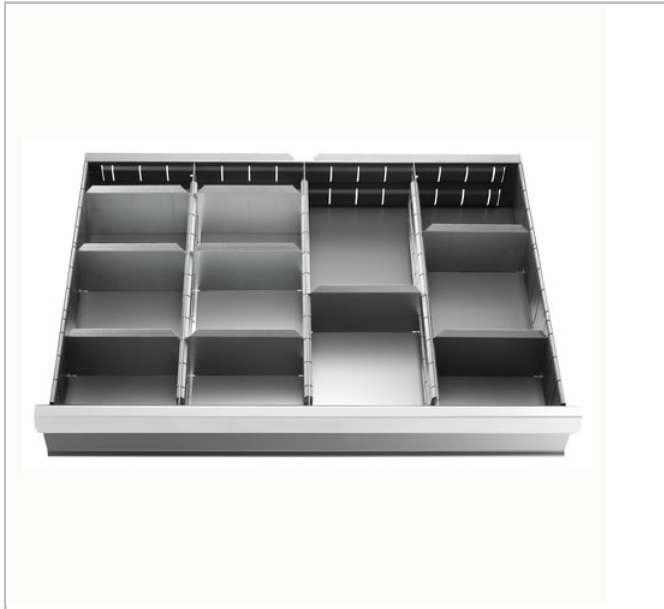

Set of 27 partitions for drawers 75 mm wall

Description:

- Partitioning system in galvanised metal sheet.
- 5 separations.
- 16 partitions 100 mm high.
- 6 partitions 200 mm high.

	Weight [Kg]
2930.C2	4.6