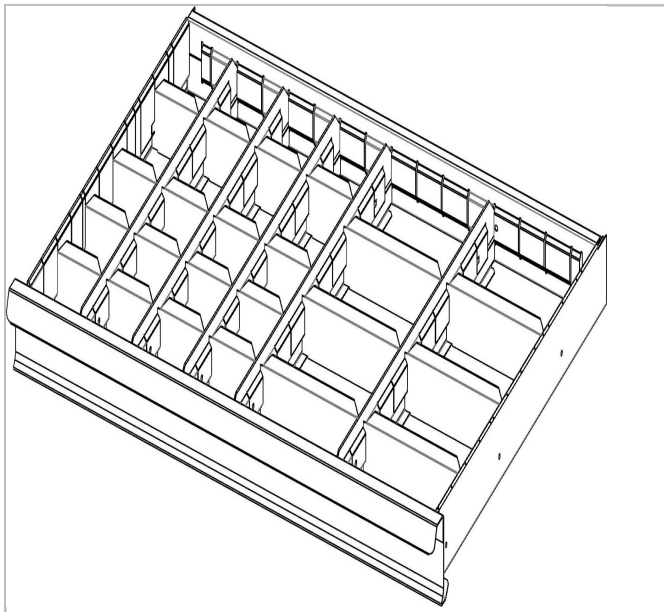

Set of 27 partitions for drawers 75 mm wall

Description:

- Partitioning system in galvanised metal sheet.
- 5 separations.
- 16 partitions 100 mm high.
- 6 partitions 200 mm high.

	Weight [Kg]
2930.C2	4.6