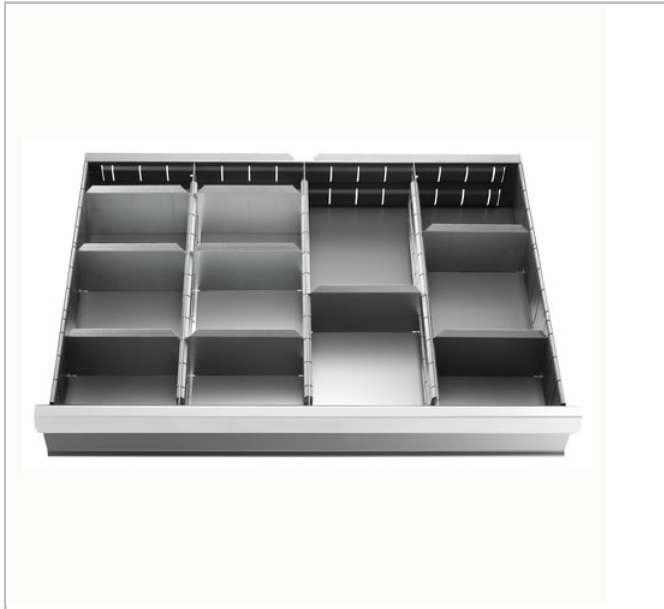

Set of 8 partitions for drawers 125 mm wall

Description:

- Partitioning system in galvanised metal sheet.
- 2 separations.
- 4 partitions 200 mm high.
- 2 partitions 400 mm high.

	Weight [Kg]
2930.C3	3.3