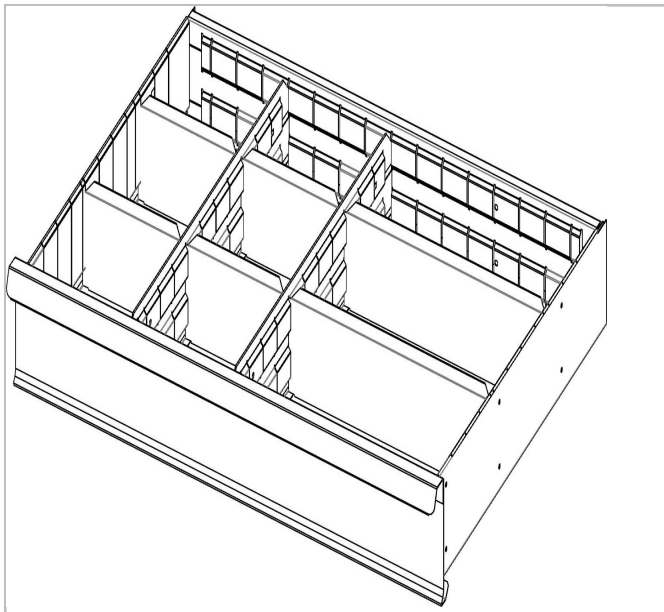

Set of 8 partitions for drawers 125 mm wall

Description:

- Partitioning system in galvanised metal sheet.
- 2 separations.
- 4 partitions 200 mm high.
- 2 partitions 400 mm high.

	Weight [Kg]
2930.C3	3.3