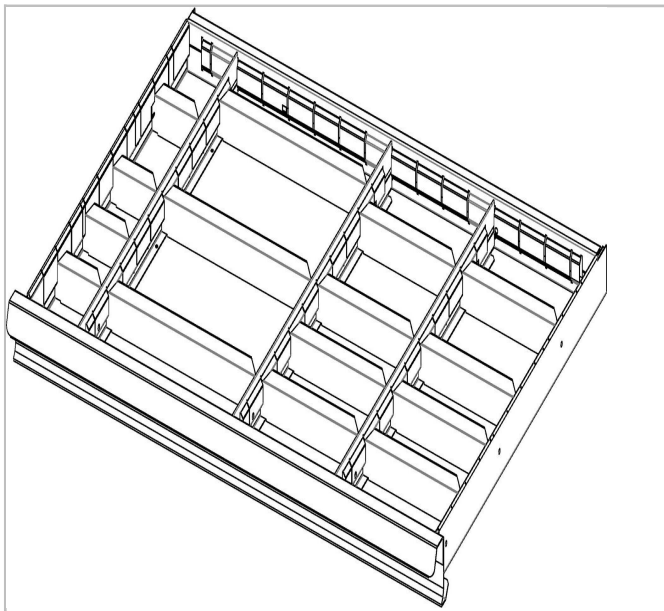

Supplied with 18 partitions for drawers 80 and 75 mm wall

Description:

- Partitioning system in galvanised metal sheet.
- 3 separations.
- 4 partitions 100 mm high.
- 3 partitions 300 mm high.
- 8 partitions 200 mm high.

	Weight [Kg]
2930.C1	2.6