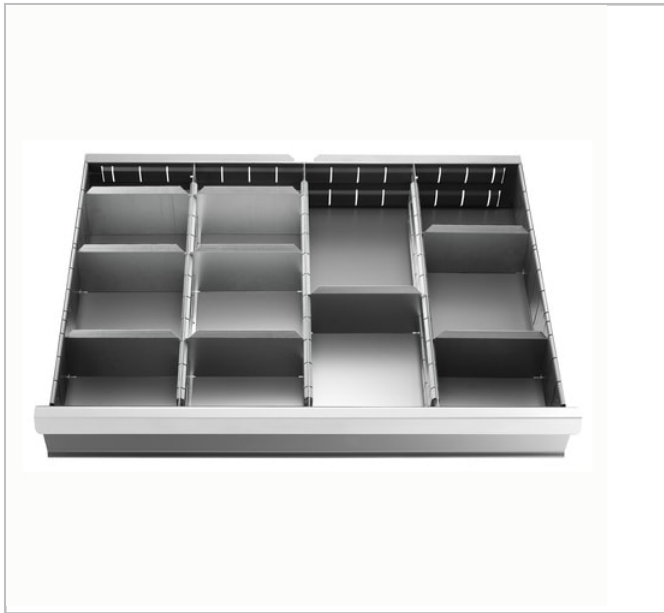

Supplied with 18 partitions for drawers 80 and 75 mm wall

Description:

- Partitioning system in galvanised metal sheet.
- 3 separations.
- 4 partitions 100 mm high.
- 3 partitions 300 mm high.
- 8 partitions 200 mm high.

	Weight [Kg]
2930.C1	2.6