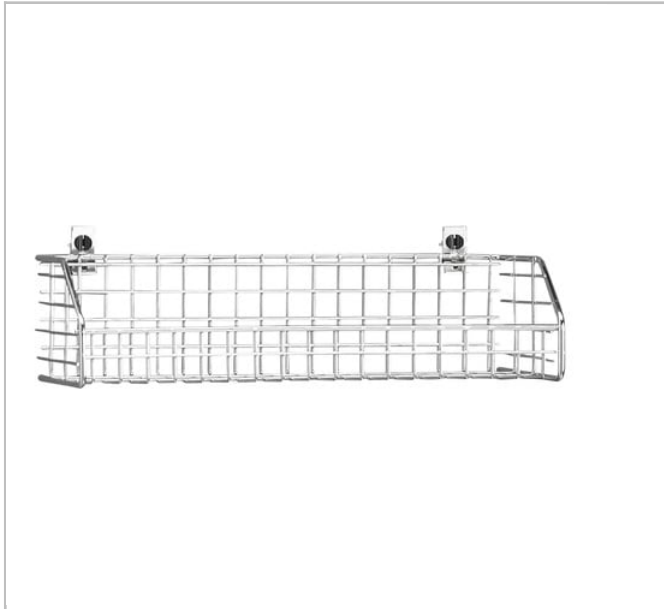

Wire basket

Description:

- Dimensions (L. x P. x H.): 355 x 92 x 105 mm. Weight: 208 g.

	Length L [mm]	Height H [mm]	Weight [Kg]
CKS.78A	355.0	105.0	0.208