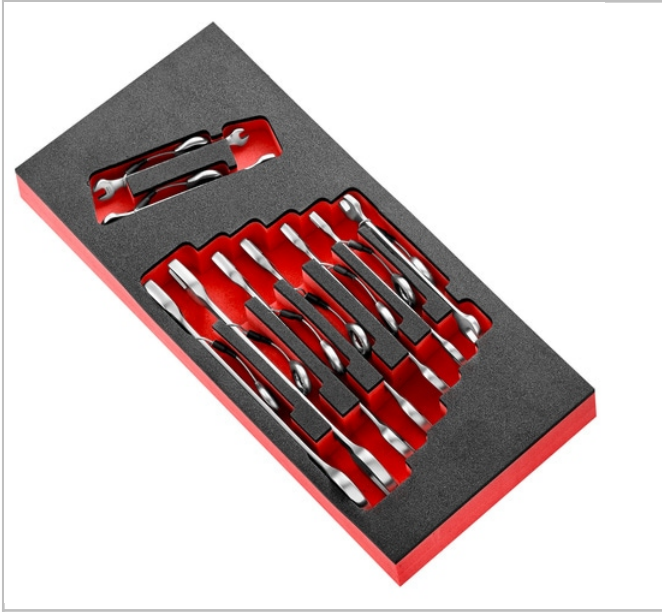

## Foam module of 9 open end wrenches 6 to 24 MM - SLS

### Description:

- Compatible with the FACOM modular storage system: - Adapted to CHRONO XL, CHRONO+, JET XL and JET+ roller cabinets.

	CONTENT SET []	Depth [mm]	Length L [mm]	Height H [mm]	Tray ["]	Weight [Kg]	Contents []
<b>MODM.44J9S LS</b>	44.SLS : 6X7 - 8X9 - 10X11 - 12X13 - 14X15 - 16X17 - 18X19 - 21X23 - 22X24	418.0	188.0	45.0	PM.MOD44J9S LS	1.3	PM.MOD84TZJ6S LS