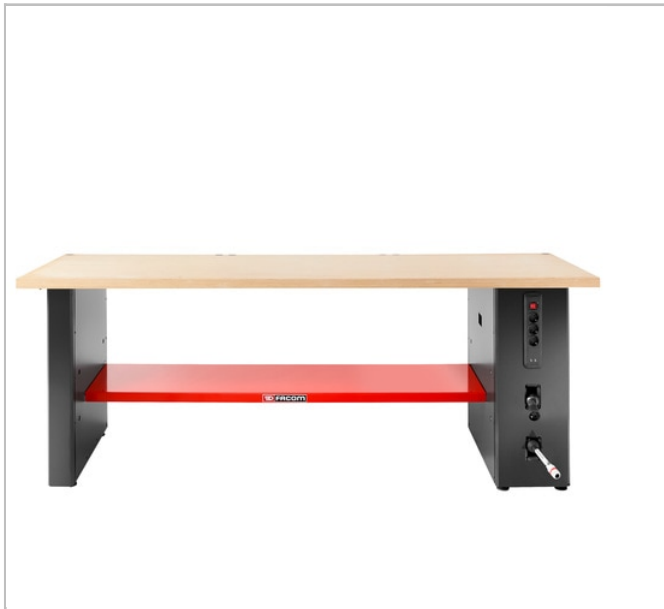

JLS2- Power leg - Low version 850 mm

Description:

- 3-in-1 Power solution : power strip, electrical and compressed air reels in one unit
- 1 power strip with on-off switch : 3 SCHUKO sockets and 2 USB ports. Plug in power tools, drills, chargers, lights, electronics, smartphones and anything else you've got with an easy access.
- 1 professional 14 meters cable reels for power supply. Length 14 + 1 m, cable 3 x 1.5 mm², quality H05W-F, maximum power wound 1200 W, unwound 1800 W.
- 1 professional 14 meters cable reels for compressed air length 14 + 1 m, internal diameter 10 mm, polyurethane hose, 3/8 NPT outlet (N.709 Facom).
- Roller guides for smooth cables extension & extraction.
- Open access for rearming .
- Delivered without plug to let you use what you need depending on your country.
- Fitted with 4 jack feet for an adjustment, ensuring perfect stability regardless of the type of floor.
- Heavy duty 1.2mm steel construction - High quality durable powder coating finish.

|  | Depth [mm] | Length L [mm] | Height H [mm] | Weight [Kg] | Colour □ |
|--|------------|---------------------|---------------------|----------------|---------------|
| JLS2-PSBPOWER | 650.0 | 283.0 | 810.0 | 35.0 | black 9004 |