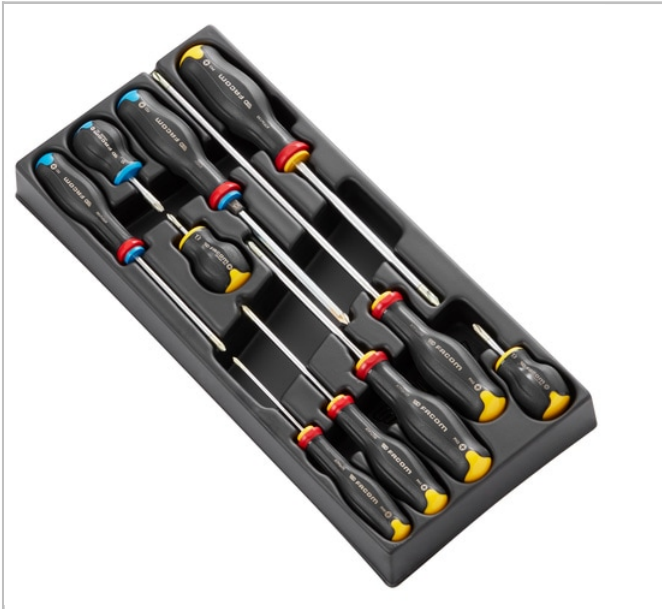

Module 10 tournevis Protwist® - MOD.AT5

Description:

- Compatible with the Facom modular storage system: - Compatible with CHRONO XL, CHRONO+, JETXL and JET+ roller cabinets.

	Contents []	Length L [mm]	Height H [mm]	Tray ["]	Weight [Kg]	Depth [mm]
MOD.AT5	PL.677	175.0	40.0	PL.678	0.92	418.0
MOD.AT5PB	PL.677	175.0	40.0	PL.678	0.92	418.0