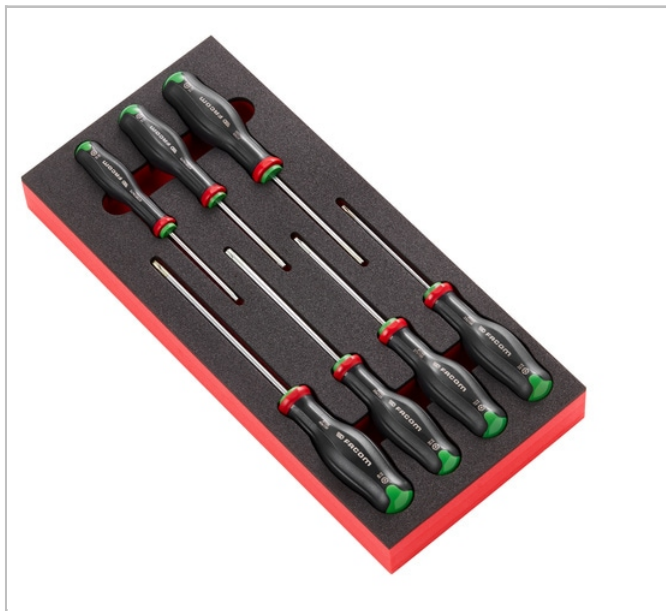

7-piece set of Protwist® screwdrivers in foam tray

Description:

- Compatible with the FACOM modular storage system: - Adapted to CHRONO, JET, CHRONO XL, CHRONO+, JET XL and JET+ roller cabinets.

	CONTENT SET []	Depth [mm]	Length L [mm]	Height H [mm]	Contents []
MODM.ATXR	ANX10X75 - ANX15X75 - ANX20X100 - ANX25X100 - ANX27X100 - ANX30X125 - ANX40X150	418.0	188.0	45.0	PM.MODANXR