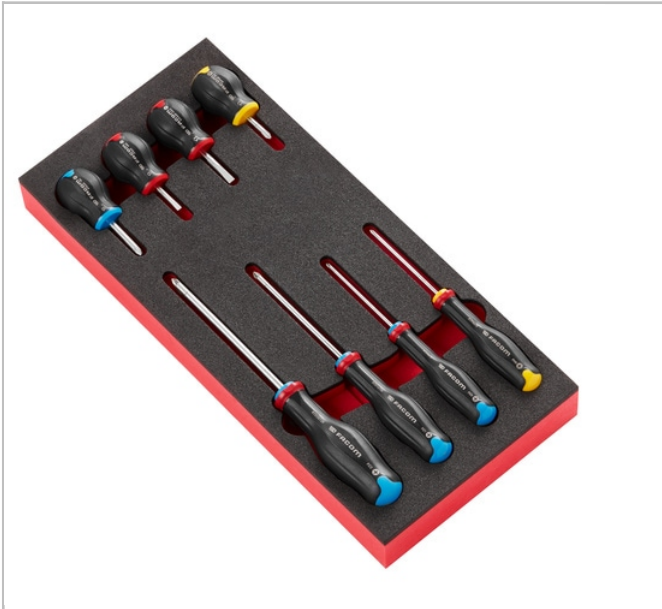

8-piece set of Protwist® screwdrivers in foam tray

Description:

- Compatible with the FACOM modular storage system: - Adapted to CHRONO, JET, CHRONO XL, CHRONO+, JET XL and JET+ roller cabinets.

	CONTENT SET []	Depth [mm]	Length L [mm]	Height H [mm]	Contents []
MODM.AT1	AT3,5X75 - AT3,5X100 - AT4X100 - AT5,5X125 - ATWH6,5X150 - ATWH8X175 - ATP1X100 - ATP2X125	418.0	188.0	45.0	PM.MODA1
MODM.AT1PB	AT3,5X75 - AT3,5X100 - AT4X100 - AT5,5X125 - ATWH6,5X150 - ATWH8X175 - ATP1X100 - ATP2X125	418.0	188.0	45.0	PM.MODA1
MODM.AT2	AT2X75 - AT2,5X75 - ATP0X75 - ATWPH3X50 - ATD0X75 - ATD1X100 - ATD2X125 - ATWDH3X150	418.0	188.0	45.0	PM.MODA2
MODM.AT3	AT4X25 - AT5,5X35 - ATP0X75 - ATP1X25 - ATD0X75 - ATD1X100 - ATD2X125 - ATD2X35	418.0	188.0	45.0	PM.MODA3
MODM.AT3PB	AT4X25 - AT5,5X35 - ATP0X75 - ATP1X25 - ATD0X75 - ATD1X100 - ATD2X125 - ATD2X35	418.0	188.0	45.0	PM.MODA3