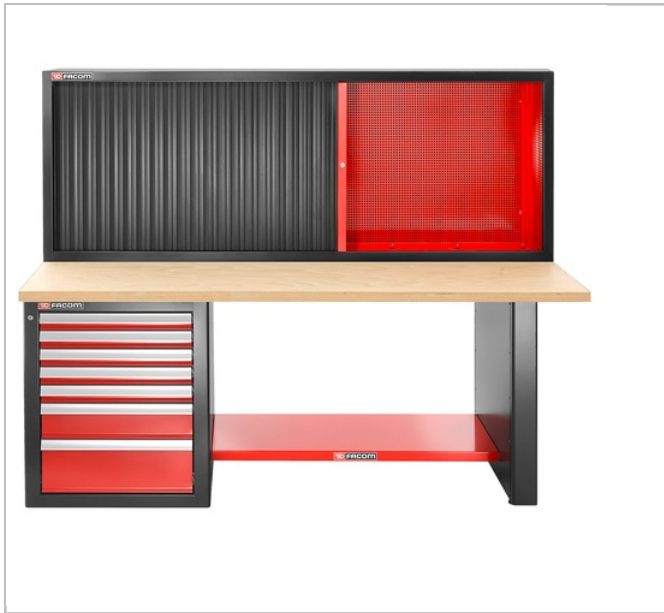

## Heavy-duty workbench 2182 mm - 7 drawers - wooden worktop - low version and shutter cabinet

### Description:

- Workstation, made of a workbench and a shutter cabinet:
- Workbench JLS2-2MW7DL.
- Cabinet JLS2-MHTR.
- The vertical hook panels provide high visibility and direct access to the tools.

	Weight [Kg]	Colour □
JLS2-2MW7DSCL	190.8	Red 3020