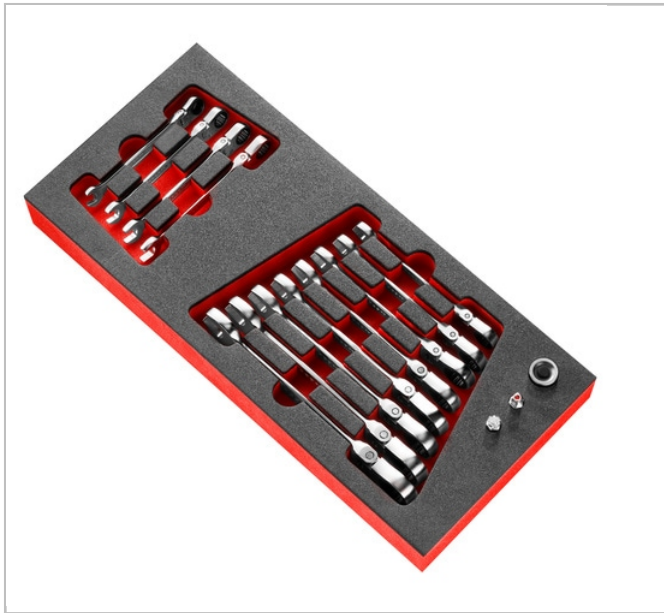

## Hinged metric ratchet combination wrench sets in heat

### Description:

- Compatible with the FACOM modular storage system: compatible with CHRONO XL, CHRONO+, JETXL and JET+ roller cabinets.

	Contents []	Depth [mm]	Length L [mm]	Height H [mm]	CONTENT SET []
<b>MODM.467BFJ12PB</b>	PM.MOD467FJ12	418.0	188.0	45.0	7 - 8 - 10 - 11 - 12 - 13 - 14 - 15 - 16 - 17 - 18 - 19