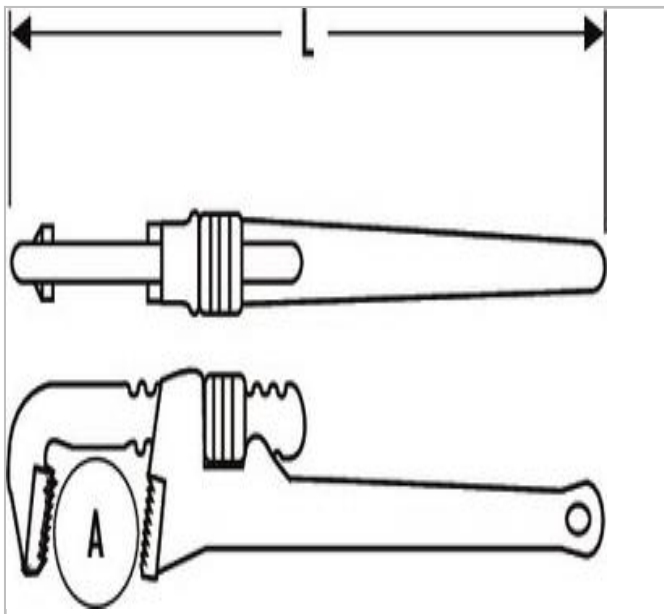

EXPERT Pipework wrenches

Description:

- Cast-iron body.
- Forged steel jaw.
- High frequency treatment of the jaws for high resistance and perfect tube gripping.

	Length L [mm]	Weight [Kg]
E117822	350.0	1.5
E117823	450.0	2.4
E117824	600.0	4.0
E117825	900.0	9.0