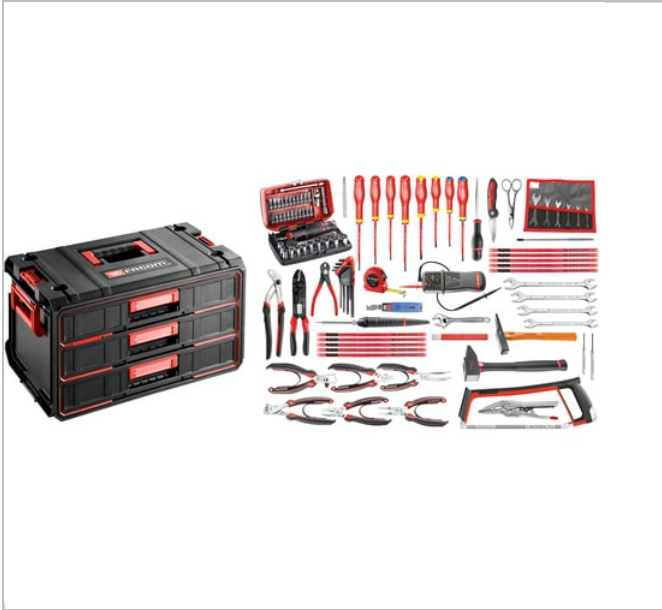

101-piece set of electronic tools - 3-drawer Tough System toolbox

Description:

- 4 Options available:
- - CM.E17: Set supplied without container.
- - 2050.E17: Set supplied with metal toolbox BT.11A.
- - BST20.E17: Set supplied with tool bag BS.T20.
- - DS295.E17: Set supplied with 3-drawer Tough System toolbox BSYS.BPC3T.