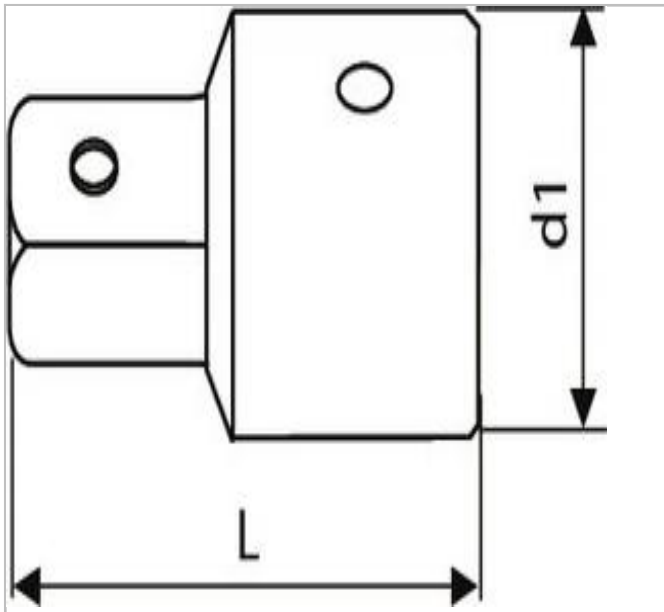

## EXPERT 3/8" to 1/4" coupler

### Description:

- ISO 3316
- DIN 3123
- ISO 1174-1
- High Chrome finish.
- Chrome vanadium steel.
- For manual use.

	Diameter D1 [mm]	Length L [mm]	Weight [Kg]
<b>E117365</b>	17.0	25.4	0.02