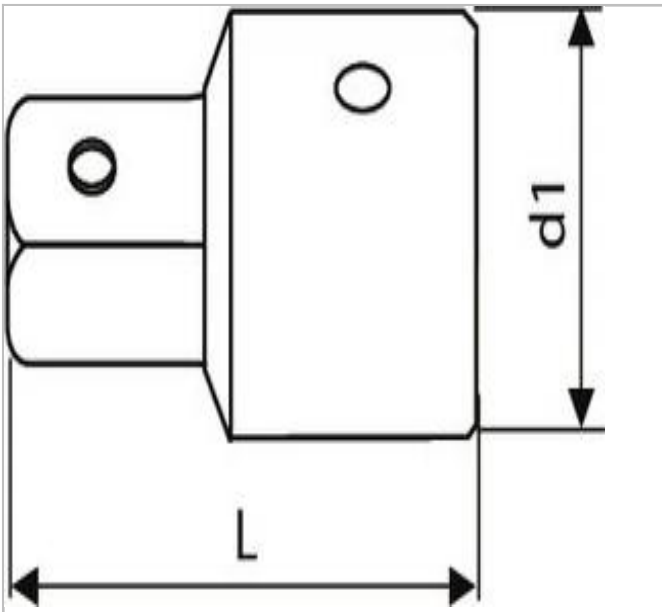

## EXPERT 3/8" to 1/2" coupler

### Description:

- ISO 3316
- DIN 3123
- ISO 1174-1
- Chrome vanadium steel.
- High Chrome finish.
- For manual use.

	Diameter D1 [mm]	Length L [mm]	Weight [Kg]
<b>E117366</b>	18.0	36.0	0.04