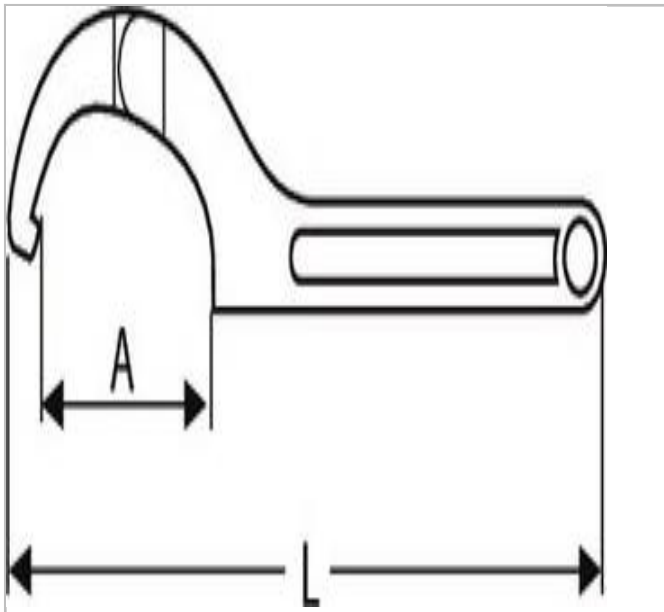

EXPERT Hook and pin wrenches

Description:

- Sizes cover 19 to 159mm.
- Hardened Chrome Vanadium steel body.
- High chrome finish.

	A [mm]
E112601	19 - 51
E112602	32 - 76
E112603	51 - 121
E112604	114 - 159