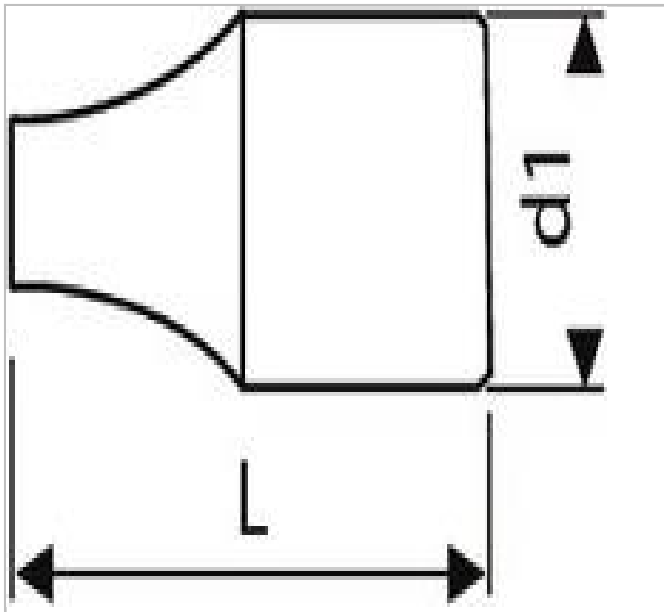

EXPERT 3/8" socket with 1/4" bit holder

Description:

- ISO 1173
- DIN 3126
- ISO 1174-1
- Chrome vanadium steel.
- High Chrome finish.
- For manual use.

	Diameter D1 [mm]	Length L [mm]	Weight [Kg]
E113851	17.0	25.4	0.024