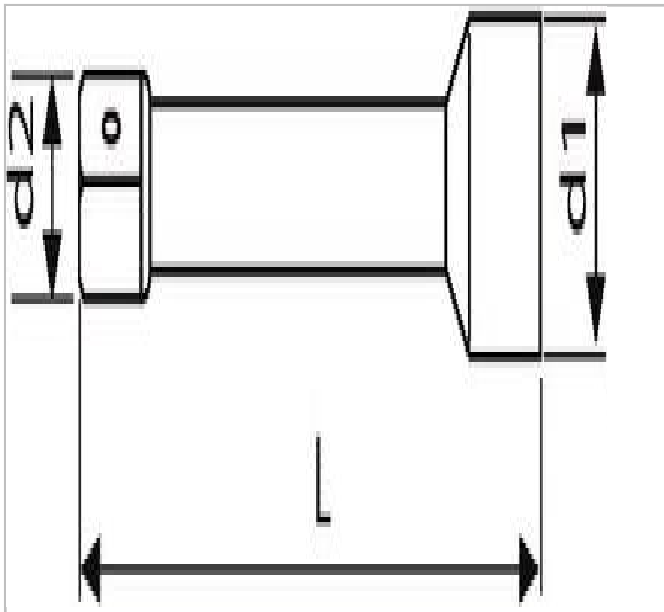

EXPERT 3/8" extensions

Description:

- ISO 3315
- DIN 3122
- ISO 1174-1
- Chrome vanadium steel.
- High Chrome finish.
- For manual use.

	Diameter D1 [mm]	Length L [mm]	Weight [Kg]	Diameter D2 [mm]
E113850	17.0	125.0	0.12	12.3
E117363	17.0	75.0	0.075	12.3
E117364	17.0	250.0	0.23	12.3