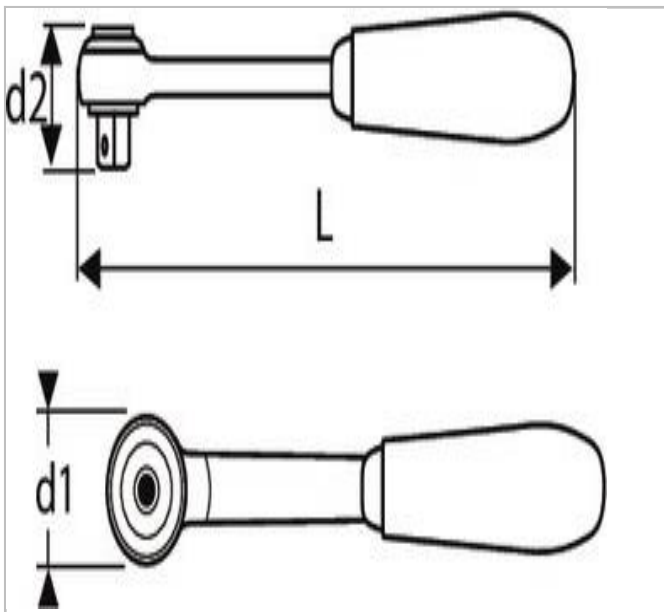

EXPERT 3/4" ratchet

Description:

- ISO 3315
- DIN 3122
- ISO 1174-1
- With a safety lock with sockets and accessories.
- 24 tooth mechanism.
- 15° increment.
- Matt Chrome finish.
- Chrome vanadium steel.
- Supplied without handle.

	Diameter D1 [mm]	Diameter D2 [mm]	Length L [mm]	Weight [Kg]
E113817	63.4	59.0	155.0	1.24