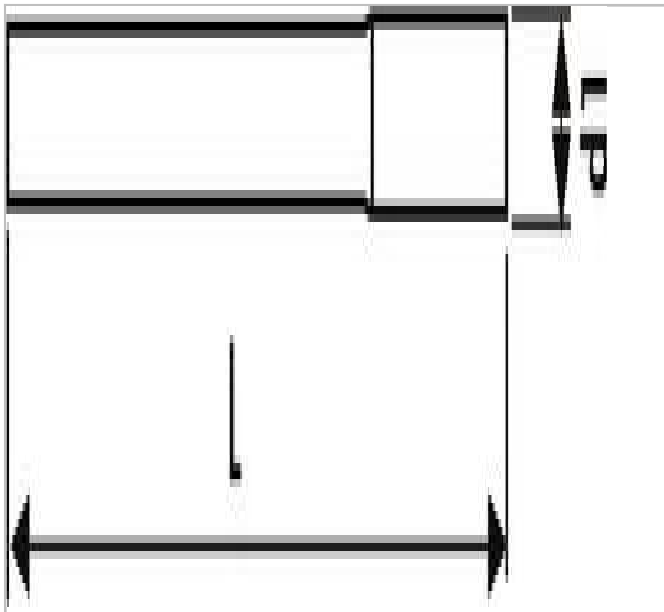

## EXPERT Handle for 3/4" ratchet

### Description:

- ISO 3315
- DIN 3122
- ISO 1174-1
- Matt Chrome finish.
- For manual use.
- Chrome vanadium steel.

	Diameter D1 [mm]	Length L [mm]	Weight [Kg]
<b>E113816</b>	20.0	455.0	1.13