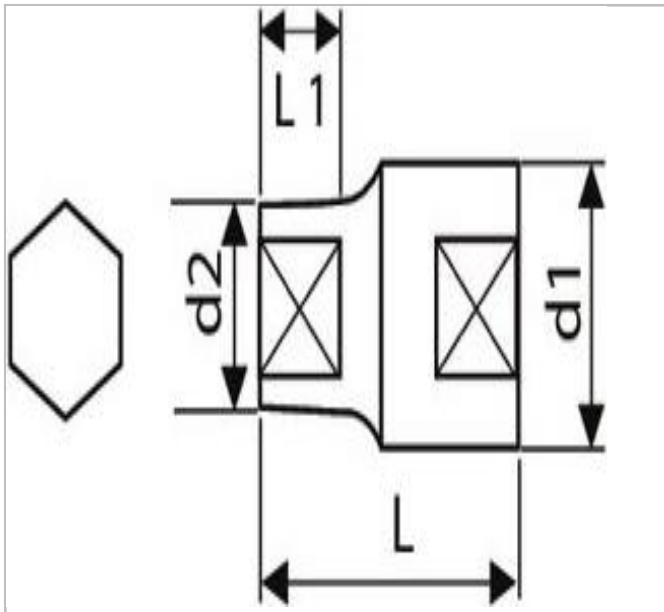

## EXPERT 3/4" metric hex sockets

### Description:

- ISO 2725-1
- DIN 3124
- ISO 1174-1
- ISO 1711-1
- ISO 691
- Safety lock.
- Chrome vanadium steel.
- Finish: mat Chromed.
- For manual use.

	A [mm]	Diameter D1 [mm]	Length L [mm]	Length L1 [mm]	Weight [g]	Diameter D2 [mm]
<b>E113790</b>	19.0	33.0	50.0	14.0	207.0	27.2
<b>E113791</b>	21.0	33.0	50.0	16.5	208.0	31.2
<b>E113792</b>	22.0	36.0	50.0	16.5	221.0	32.2
<b>E113793</b>	23.0	36.0	50.0	16.5	244.0	33.2
<b>E113794</b>	23.0	36.0	51.0	16.5	237.0	34.2
<b>E113796</b>	27.0	36.0	52.0	22.0	232.0	38.0
<b>E113799</b>	30.0	36.0	54.0	24.0	282.0	42.0
<b>E113800</b>	32.0	36.0	56.0	24.0	301.0	44.0
<b>E113801</b>	33.0	36.0	56.0	26.0	330.0	46.0
<b>E113802</b>	34.0	36.0	56.0	26.0	322.0	47.0
<b>E113804</b>	36.0	38.0	58.0	28.0	347.0	50.0
<b>E113805</b>	38.0	38.0	60.0	28.0	478.0	52.0
<b>E113806</b>	40.0	40.0	62.0	30.0	493.0	54.0
<b>E113807</b>	41.0	40.0	64.0	30.0	504.0	56.0
<b>E113808</b>	42.0	40.0	64.0	30.0	552.0	57.0
<b>E113810</b>	46.0	42.0	66.0	32.0	641.0	62.0
<b>E113811</b>	50.0	42.0	70.0	34.0	725.0	68.0
<b>E113813</b>	55.0	45.0	75.0	36.0	875.0	75.0