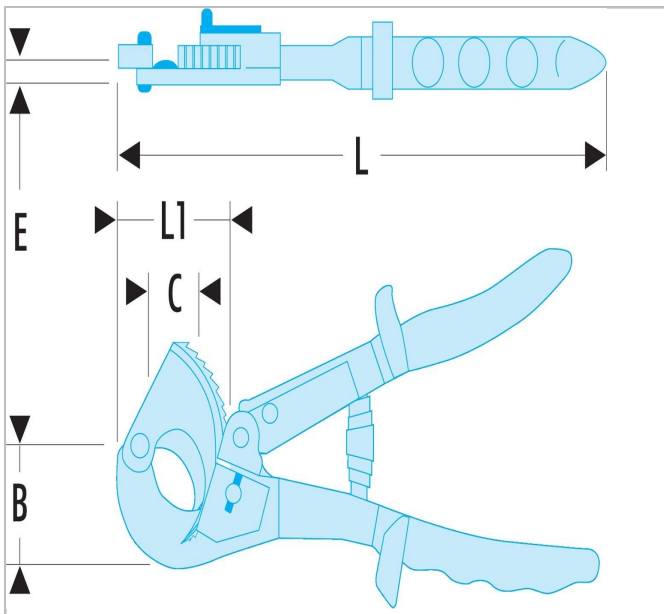

## 413 - Ratchet cable cutters

### Description:

- Ratchet-blade system for easy cut through thick gauge cables.
- Particularly useful in confined spaces.
- Non-slip grips with guards.
- Capacities: 32 - 52 mm.
- Spare blade for 413A.32: 413A.L32.

	Length L [mm]	Length L1 [mm]	Thickness E [mm]	Head Height C [mm]	Head Width B [mm]	Weight [Kg]	Diameter D Maxi [mm]
<b>413.52</b>	275.0	75.0	8.0	53.0	80.0	0.8	52.0
<b>413A.32</b>	255.0	65.0	7.8	34.0	58.0	0.385	32.0