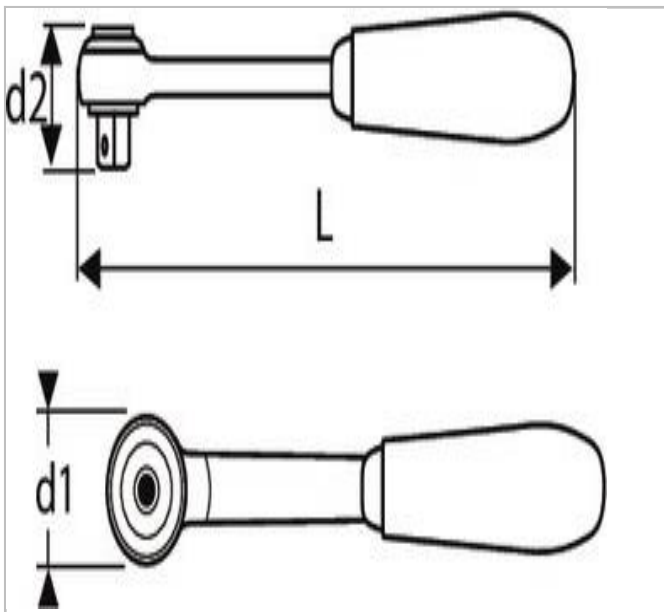

## EXPERT 3/8" round head ratchet

### Description:

- ISO 3315
- DIN 3122
- ISO 1174-1
- 72 tooth mechanism.
- 5° increment.
- Compact head.
- High Chrome finish.
- Ergonomic bimaterial handle.

	Diameter D1 [mm]	Length L [mm]	Weight [Kg]
<b>E031701</b>	34.5	199.0	0.25