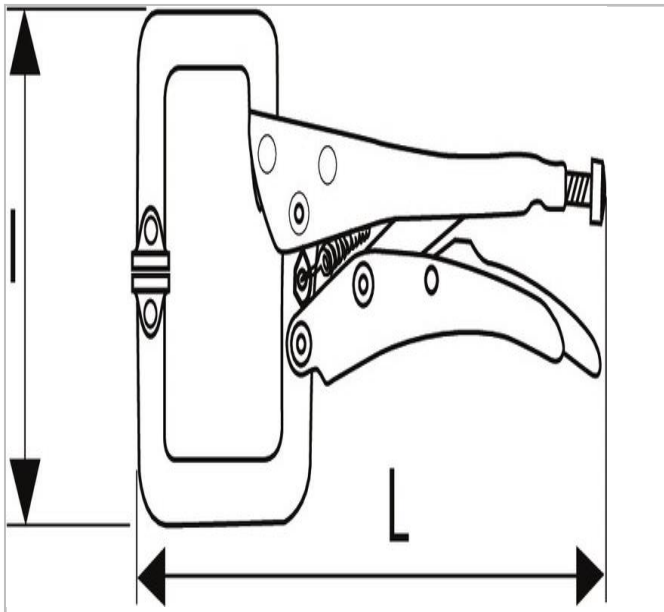

EXPERT Long reach lock-grip pliers

Description:

- C shape lock-grip pliers.
- Special forged steel grips guaranteeing perfect support of profiles, U bracket and angle pieces.
- Chrome-plated anti-corrosion body.
- Precision machined grips.
- Tightening power adjustable by knob.
- Release lever.

	Length L [mm]	Weight [g]	Width [mm]	Jaw Depth_Multi [mm]	Jaw Height_Multi [mm]
E084815	170.0	265.0	88.0	37.0	58.0