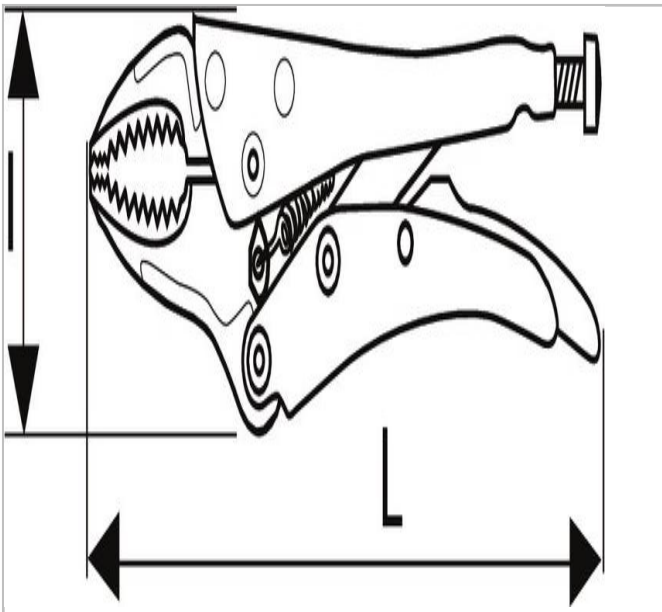

EXPERT Short nose single adjust lock-grip pliers

Description:

- Anti-corrosion chrome-plated body.
- Precision machined grips.
- Teeth along entire jaw.
- Tightening strength adjustable by knob.
- Release lever.

	Length L [mm]	Weight [g]
E084808	190.0	415.0
E084809	250.0	659.0