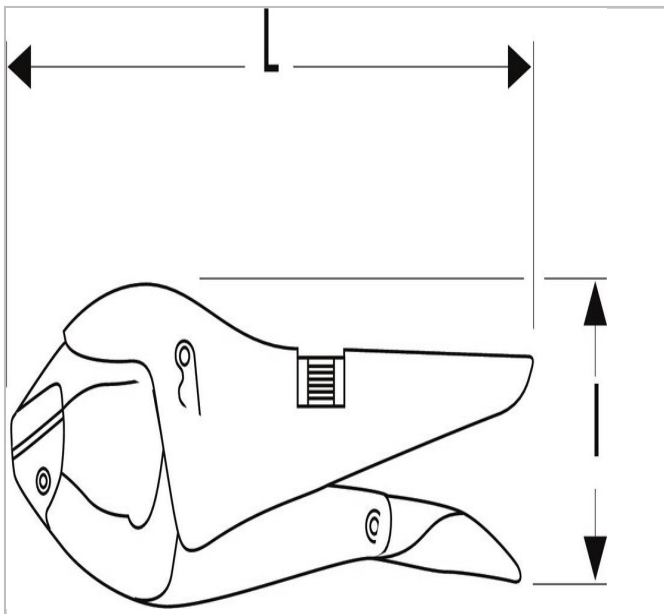

## EXPERT Large-capacity lock-grip pliers

### Description:

- Lock-grip pliers ideal for strong grip on round / square and angle sections.
- 4-position button ratchet.
- Chrome plated body.
- Phosphate pliers finish.
- High precision machined jaws.
- 17 mm wide noses.