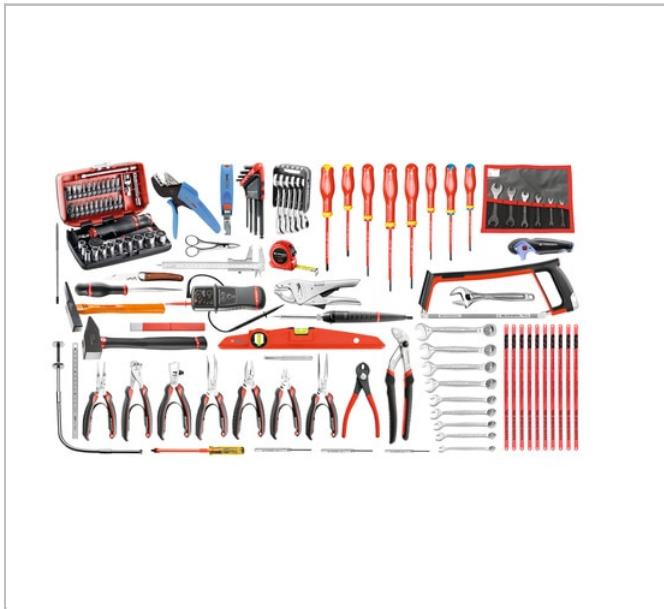

120-piece set of electronic tools - metal toolbox

Description:

- 5 Options available:
- - CM.E18: Set supplied without container.
- - 2070.E18: Set supplied with metal toolbox BT.13A.
- - 2120.E18: Set supplied with tool bag BS.T20.
- - BPC24N.E18: Set supplied with plastic toolbox BP.C24N.
- - DS295.E18: Set supplied with 3-drawer Tough System toolbox BSYS.BPC2T.

	Weight [Kg]
2070.E18	18.15