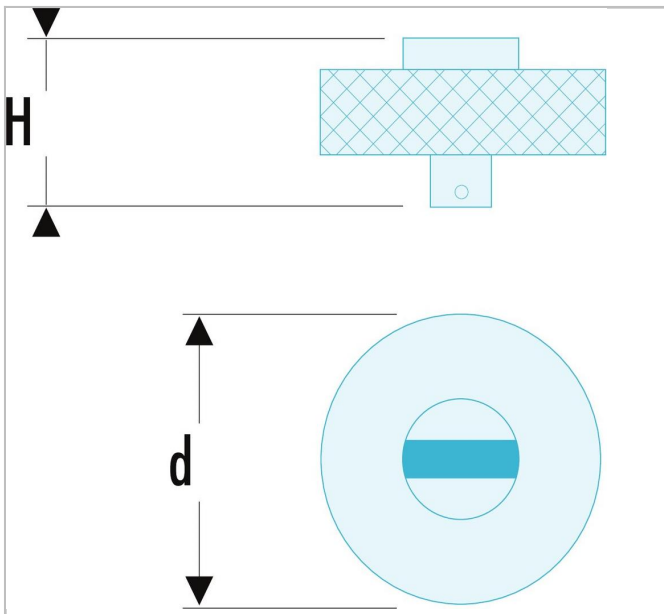

1/4" finger control ratchet

Description:

- 72 teeth mechanism for 5° increments.
- Ideal for confined deep recess spaces.

	Diameter [mm]	Height H [mm]	Weight [Kg]
R.150A	38.5	26.5	0.12