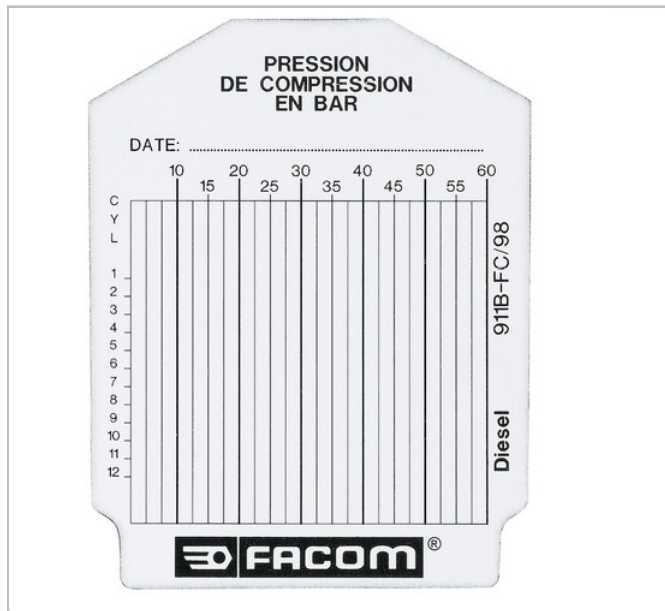

Set of 100 test cards for diesel engine

Description:

- Accessory for diesel engine compression tester.

	Weight [g]
911B.FC	104.0