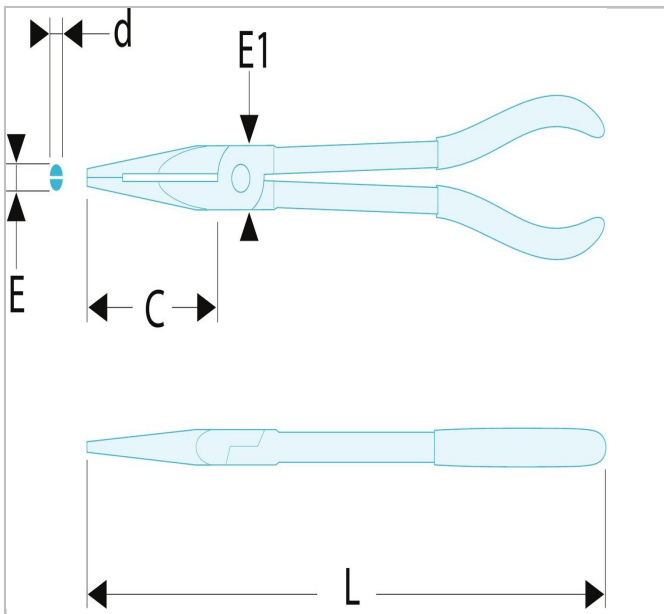

Double jointed extra long half-round nose pliers

Description:

- Length 340 mm.
- Double joint and slim profile, for working in awkward zones, even single-handed.
- Serrated nose for good grip.
- Ergonomic handle for easy grip.
- Polished with plastic sheath finish.

	Diameter [mm]	Length L [mm]	Thickness E [mm]	Thickness E1 [mm]	Head Height C [mm]	Weight [g]
185.34L	6.0	340.0	3.0	19.0	81.0	350.0