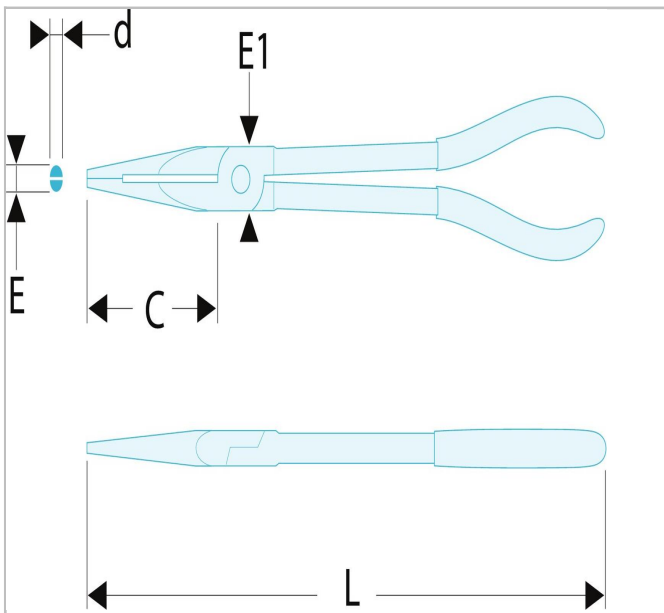

Double jointed extra long half-round nose pliers - 45° angle

Description:

- Length 340 mm.
- 45° angle for better accessibility.
- Double joint and slim profile, for working in awkward zones, even single-handed.
- Serrated nose for good grip.
- Ergonomic handle for easy grip.
- Polished with plastic sheath finish.

	Diameter [mm]	Length L [mm]	Thickness E [mm]	Thickness E1 [mm]	Head Height C [mm]	Weight [g]
195.34L	6.0	340.0	3.0	19.0	77.0	350.0