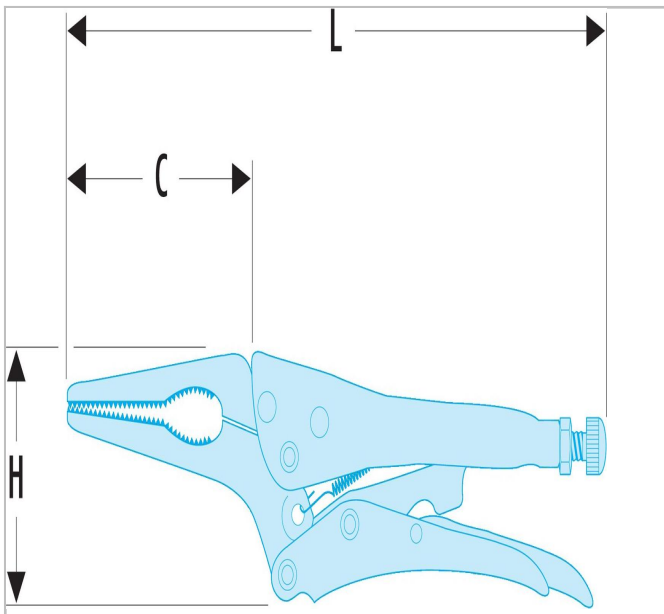

517 - Standard long nose lock-grip pliers

Description:

- For reaching and gripping components in confined spaces.
- Hand-screw adjustment.
- Finish: chromed.

	Length L [mm]	Head Height C [mm]	Height H [mm]	A Maxi [mm]	Weight [g]
517.10	235.0	80.0	60.0	70.0	430.0
517.6	165.0	50.0	48.0	55.0	200.0